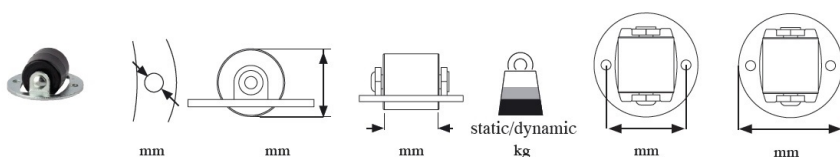

PRODUCT SHEET

Description:

Box Castor, In-Lay Type, $\varnothing$ 14mm Wheel, Black PA, $\varnothing$ 26mm Plate, cc:20mm, Zinc Plated, Mounting Height: 12mm, Dynamic Load, Capacity:15kg, Static: 30kg

Item number:

08.06.050-0

Units	Box	Carton	HS Code	Barcode
Pcs.	1	2100	8302200090	
				5704866439428

08.06.050 $\varnothing$ 2,5 $\varnothing$ 14 mm   14 mm   30/15   20 mm $\varnothing$ 26 mm